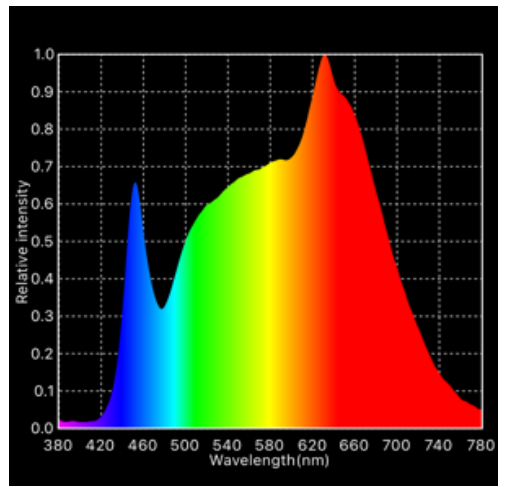

NIMBUS LED SIDE KICK PHOTOMETRIC SCORE CARD – 4200K SETTING	
CCT	4142 K
DUV	-0.0004
CRI	97
CQS	98
RE(R1-15)	96
TLCI Qa)	99.1
TM-30-15 rf	95
TM-30-15 rg	101