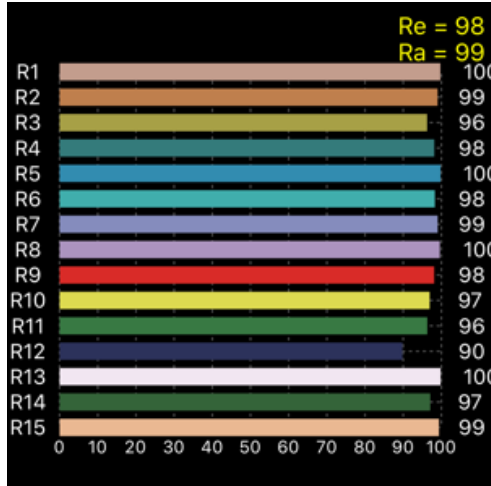

VIDEO CONFERENCE LIGHTING

Photometric Performance NMB-SIDE KICK note all measurements taken w. LED warm up time of 20 Min.

NIMBUS LED SIDE KICK PHOTOMETRIC SCORE CARD – 3000K SETTING	
CCT	2862 K
DUV	-0.0001
CRI	99
CQS	98
RE(R1-15)	98
TLCI Qa)	99
TM-30-15 rf	96
TM-30-15 rg	102