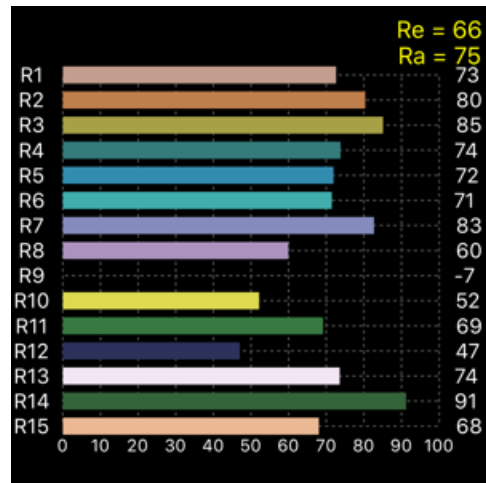

Photometric Performance NMB-HALO note all measurements taken w. LED warm up time of 20 Min.

NIMBUS LED HALO PHOTOMETRIC SCORE CARD – COOL WHITE	
CCT	3985 K
DUV	-0.0017
CRI	75
CQS	73
RE(R1-15)	66
TLCI Qa)	50.2
TM-30-15 rf	85
TM-30-15 rg	96