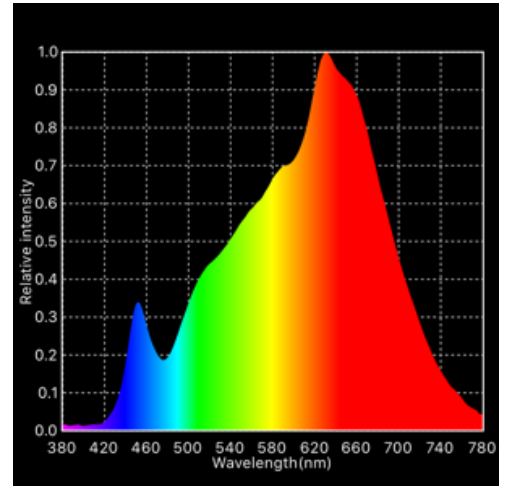

VIDEO CONFERENCE LIGHTING

Photometric Performance NMB-SIDE KICK note all measurements taken w. LED warm up time of 20 Min.

NIMBUS LED SIDE KICK PHOTOMETRIC SCORE CARD – 3000K SETTING	
CCT	2862 K
DUV	-0.0001
CRI	99
CQS	98
RE(R1-15)	98
TLCI Qa)	99
TM-30-15 rf	96
TM-30-15 rg	102