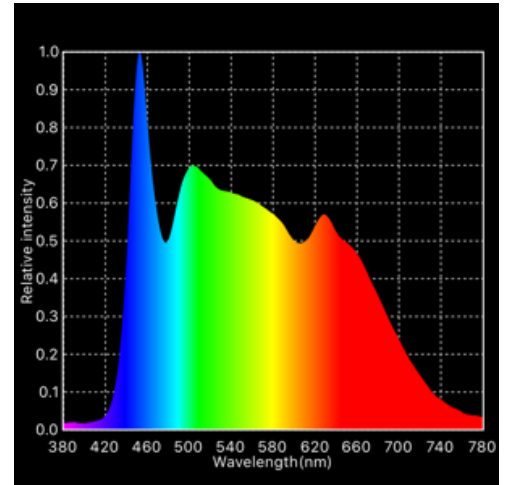

VIDEO CONFERENCE LIGHTING

Photometric Performance NMB-SIDE KICK note all measurements taken w. LED warm up time of 20 Min.

NIMBUS LED SIDE KICK PHOTOMETRIC SCORE CARD – 6000K SETTING	
CCT	5939 K
DUV	0.0099
CRI	96
CQS	95
RE(R1-15)	94
TLCI Qa)	98.7
TM-30-15 rf	92
TM-30-15 rg	97