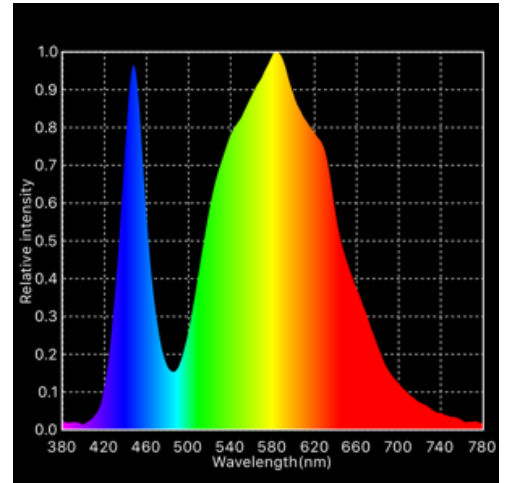

Photometric Performance NMB-HALO note all measurements taken w. LED warm up time of 20 Min.

NIMBUS LED HALO PHOTOMETRIC SCORE CARD – COOL WHITE	
CCT	3985 K
DUV	-0.0017
CRI	75
CQS	73
RE(R1-15)	66
TLCI Qa)	50.2
TM-30-15 rf	85
TM-30-15 rg	96