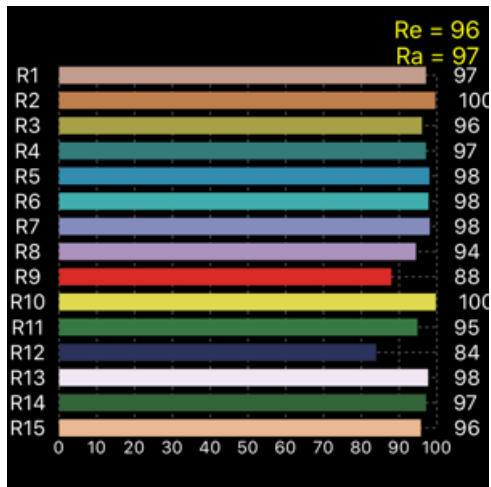

NIMBUS LED SIDE KICK PHOTOMETRIC SCORE CARD – 4200K SETTING	
CCT	4142 K
DUV	-0.0004
CRI	97
CQS	98
RE(R1-15)	96
TLCI Qa)	99.1
TM-30-15 rf	95
TM-30-15 rg	101