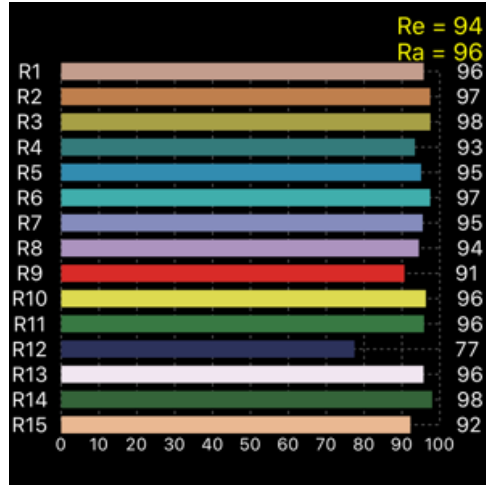

VIDEO CONFERENCE LIGHTING

Photometric Performance NMB-SIDE KICK note all measurements taken w. LED warm up time of 20 Min.

NIMBUS LED SIDE KICK PHOTOMETRIC SCORE CARD – 6000K SETTING	
CCT	5939 K
DUV	0.0099
CRI	96
CQS	95
RE(R1-15)	94
TLCI Qa)	98.7
TM-30-15 rf	92
TM-30-15 rg	97